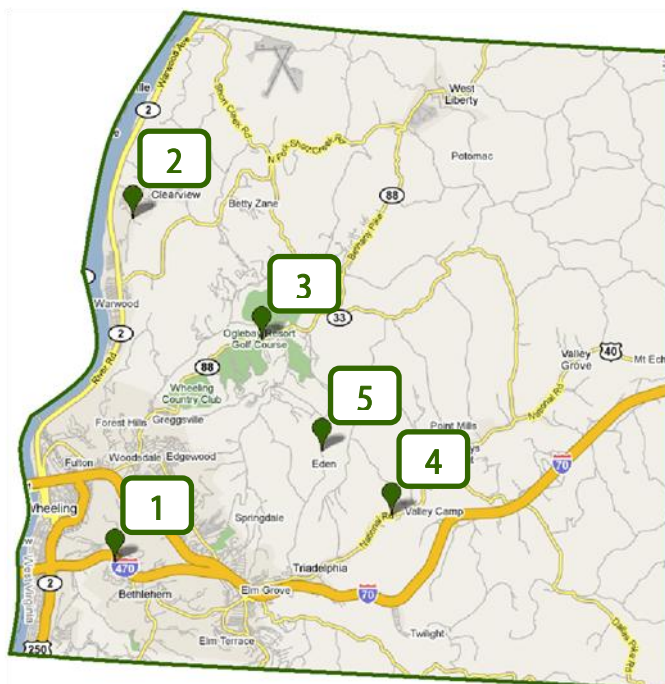

Ohio County Recycling Drop-off Locations

1

Bethlehem

1015 E Bethlehem Boulevard
Wheeling, WV 26003
(at the ball field across from Ernie's Esquire)

2

Clearview

166 Clearview Avenue
Wheeling, WV 26003
(behind the Clearview Volunteer Fire Department)

3

Oglebay

WV-88 North
Wheeling, WV 26003
(by Camp Russell)

4

Triadelphia

Route 40 East
Triadelphia, WV 26059
(at the Chris Miller Warehouse)

5

Wheeling

79 Peters Run Road
Wheeling, WV 26003
(by DeVinci's Pizzeria)

Items Accepted:

Cardboard

Metals

Newspaper

Plastics

Sponsored by

Ohio County Solid Waste Authority | 1500 Chapline Street, Room 210, Wheeling, WV 26003 | 304-234-3884